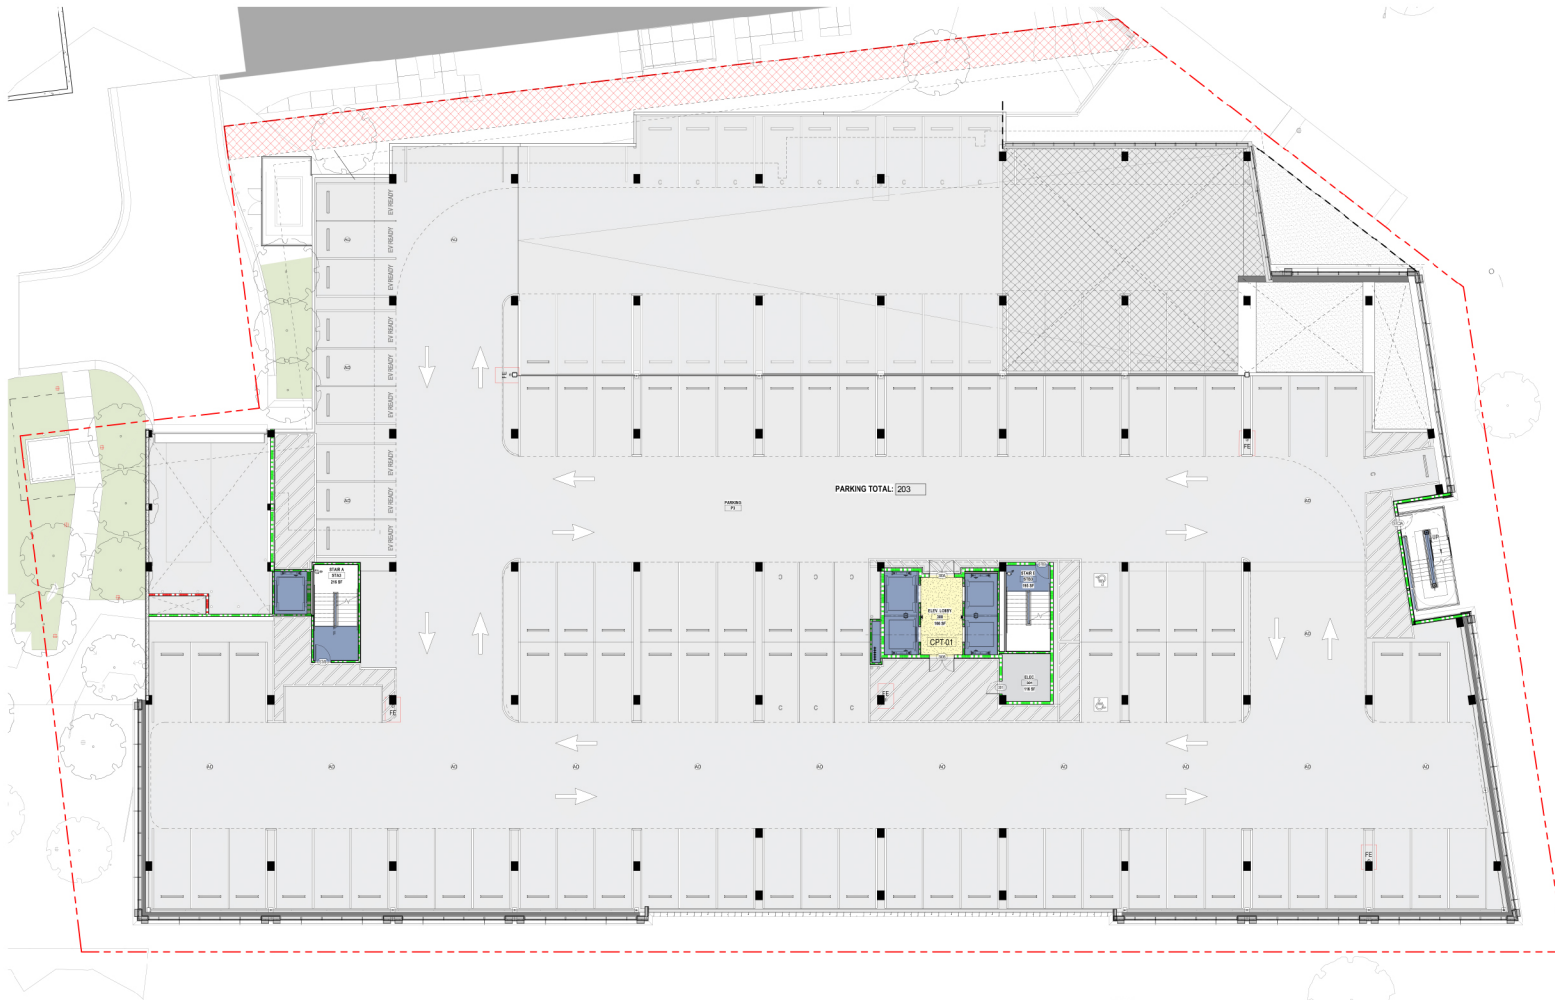

THE JUNCTION AT KROG

667 Auburn Avenue, Atlanta, GA, 30312

**SOUTH
SOURCE**

667

LEVEL 1

THE JUNCTION AT KROG

■ Available

LEVEL 2

THE JUNCTION AT KROG

■ Available

LEVEL 3

THE JUNCTION AT KROG

■ Available

LEVEL 4

THE JUNCTION
AT KROG

■ Available

LEVEL 5

THE JUNCTION
AT KROG

■ Available

LEVEL 6

THE JUNCTION
AT KROG

■ Available