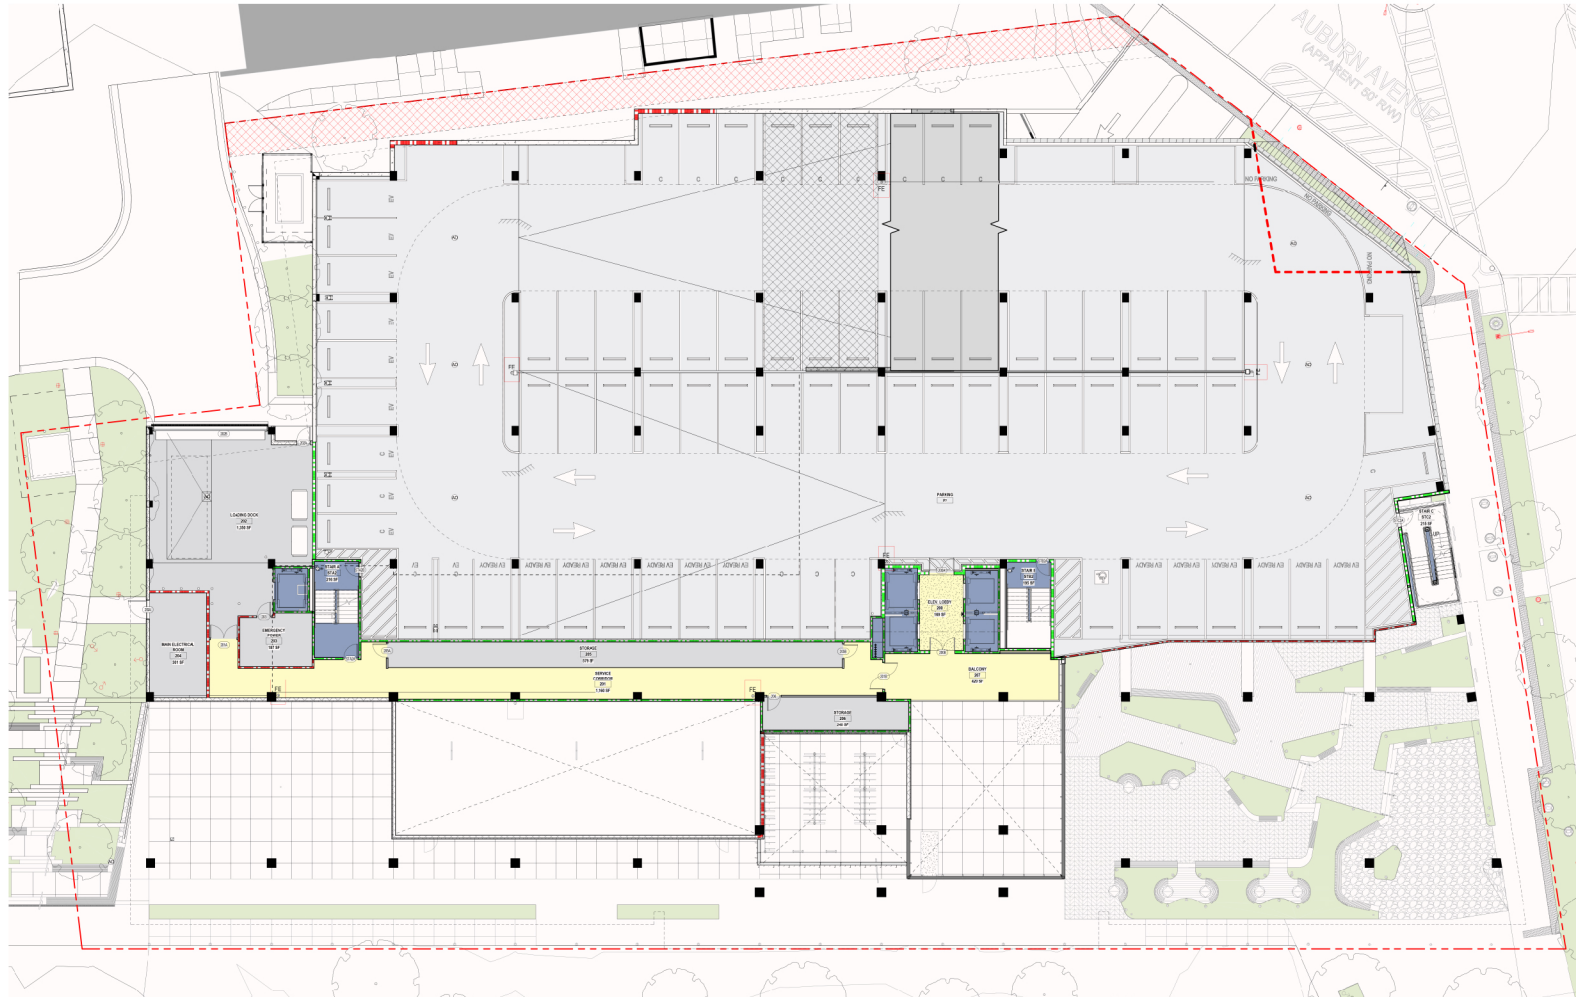

THE JUNCTION AT KROG

667 Auburn Avenue, Atlanta, GA, 30312

**SOUTH
SOURCE**

667

LEVEL 1

THE JUNCTION AT KROG

■ Available

LEVEL 2

THE JUNCTION AT KROG

■ Available

LEVEL 3

THE JUNCTION AT KROG

■ Available

LEVEL 4

THE JUNCTION
AT KROG

■ Available

LEVEL 5

THE JUNCTION
AT KROG

■ Available

LEVEL 6

THE JUNCTION
AT KROG

■ Available