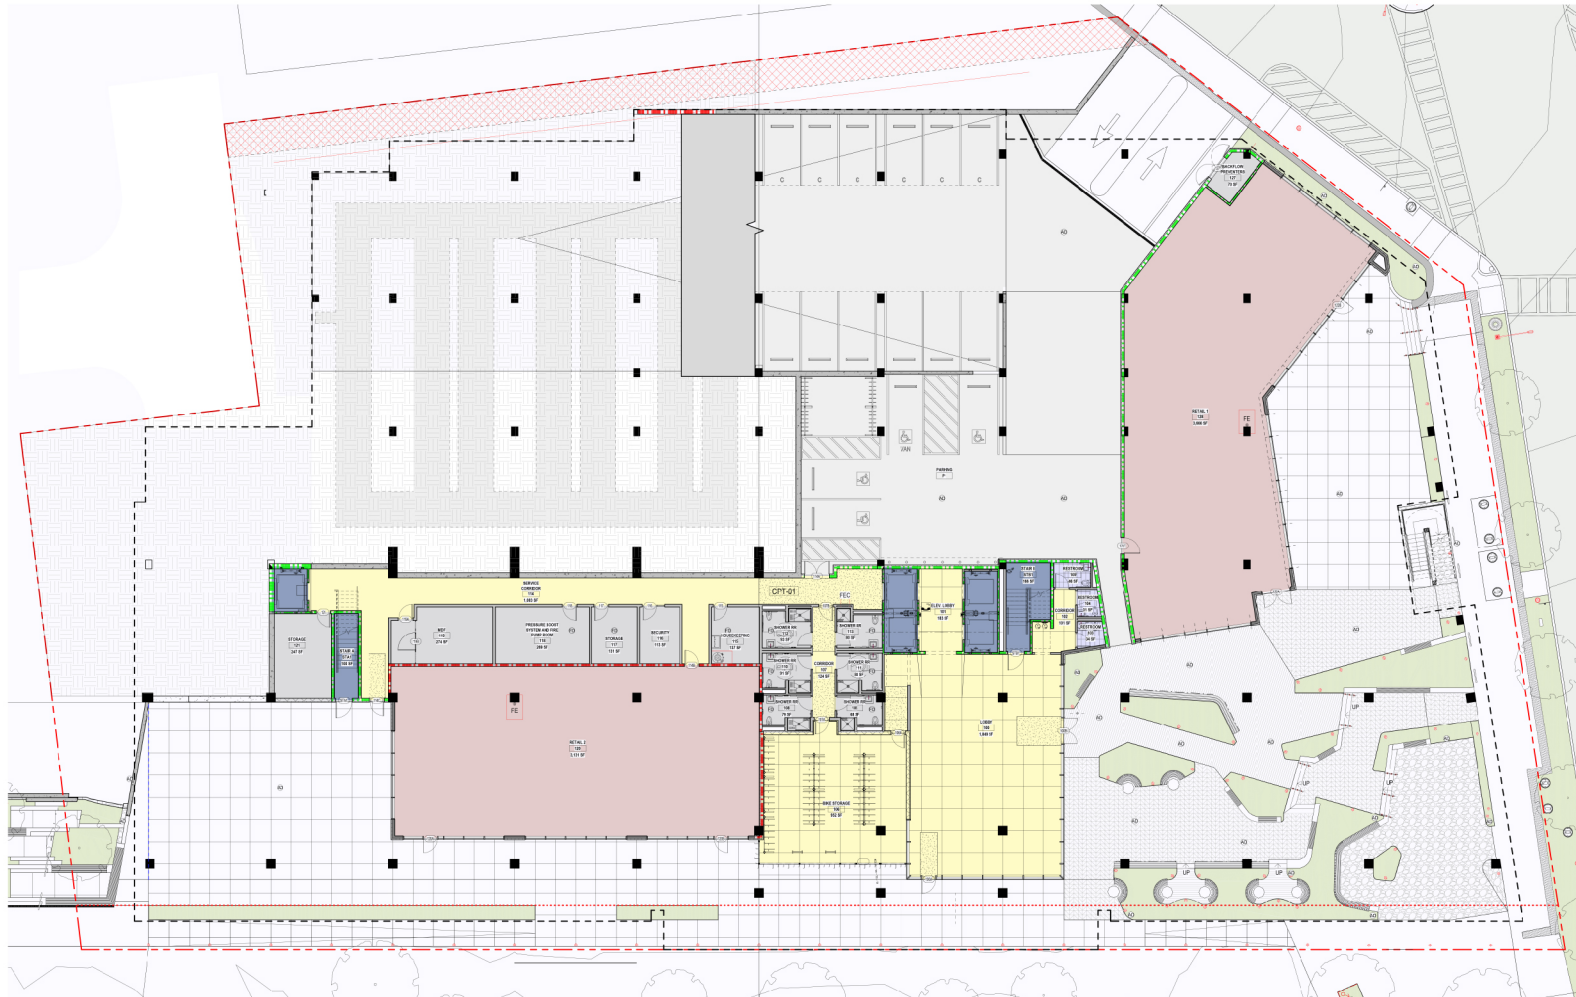

THE JUNCTION AT KROG

667 Auburn Avenue, Atlanta, GA, 30312

**SOUTH
SOURCE**

667

LEVEL 1

THE JUNCTION AT KROG

■ Available

LEVEL 2

THE JUNCTION AT KROG

■ Available

LEVEL 3

THE JUNCTION AT KROG

■ Available

LEVEL 4

THE JUNCTION
AT KROG

■ Available

LEVEL 5

THE JUNCTION
AT KROG

■ Available

LEVEL 6

THE JUNCTION
AT KROG

■ Available